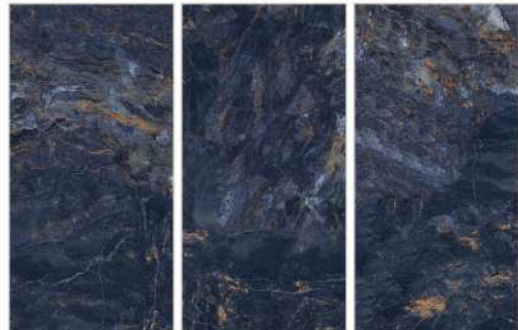

# Glazed Porcelain Tiles

FINISH  
**HIGHGLOSSY**

Scratch  
Resistant

Stain  
Resistant

Germ Free  
Hygiene

**SWALLOW BLUE**  
80X160CM | 32X64INCH

**FORMATS AVAILABLE**

120X180CM  
48X72INCH