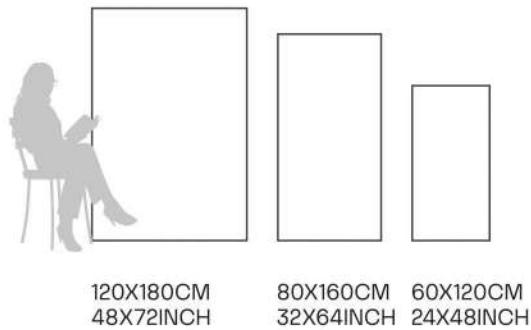

# Glazed Porcelain Tiles

FINISH  
**GLOSSY**  
**PEARL**

Scratch  
Resistant

Stain  
Resistant

Germ Free  
Hygiene

**ARABESCATO**  
80X160CM | 32X64INCH

**FORMATS AVAILABLE**

120X180CM  
48X72INCH

80X160CM  
32X64INCH

60X120CM  
24X48INCH