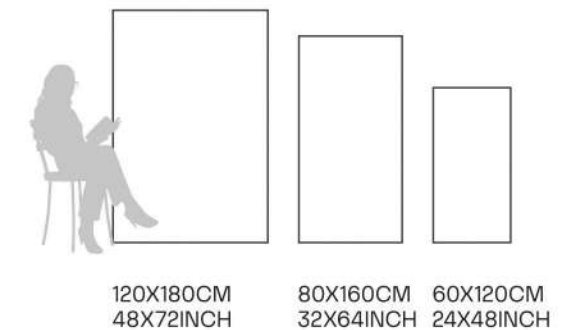

80X160CM  
32X64INCH

60X120CM  
24X48INCH

# Glazed Porcelain Tiles

FINISH  
**GLOSSY  
PEARL**

Scratch  
Resistant

Stain  
Resistant

Germ Free  
Hygiene

**CELESTE GREY**  
80X160CM | 32X64INCH

**FORMATS AVAILABLE**

120X180CM  
48X72INCH