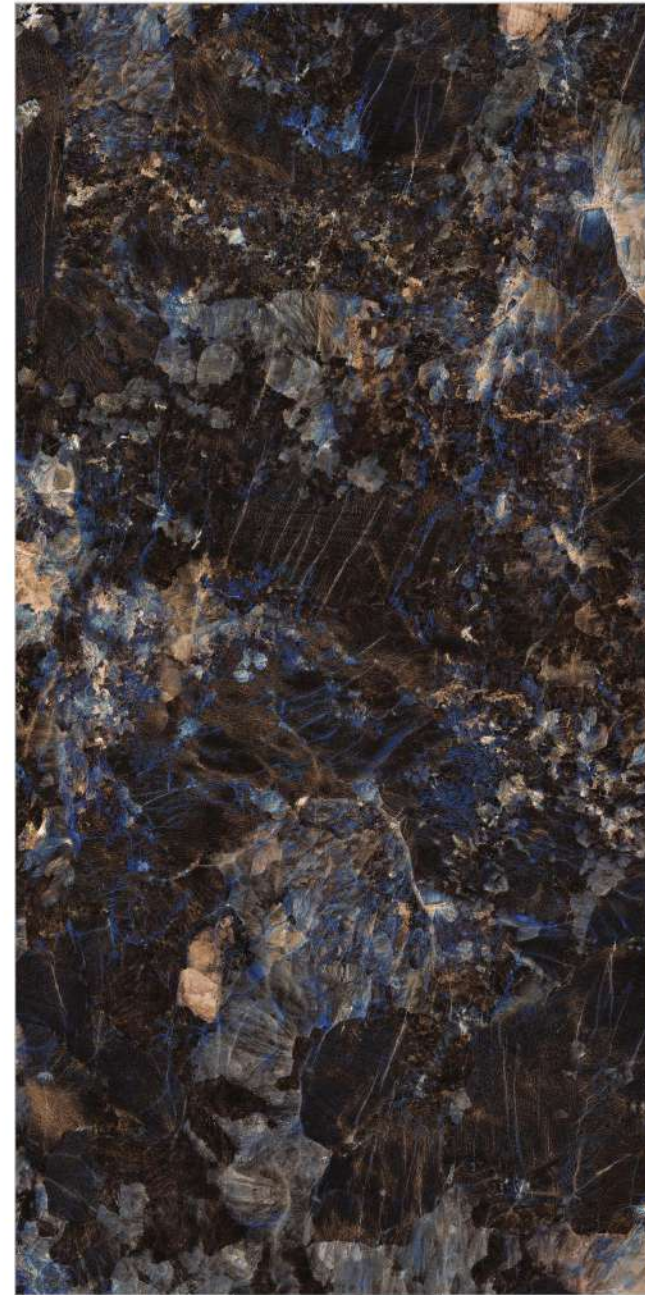

Glazed Porcelain Tiles

FINISH
HIGHGLOSSY

Scratch
Resistant

Stain
Resistant

Germ Free
Hygiene