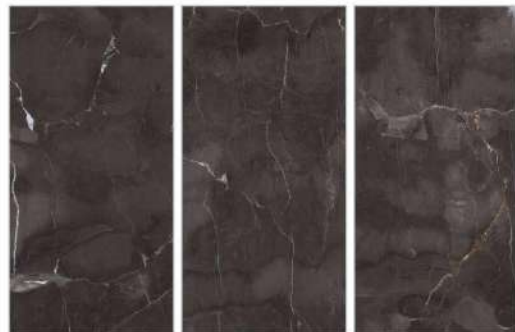

# Glazed Porcelain Tiles

FINISH  
**HIGHGLOSSY**

Scratch  
Resistant

Stain  
Resistant

Germ Free  
Hygiene

**LABRADO GRAPHITE**  
80X160CM | 32X64INCH

**FORMATS AVAILABLE**

120X180CM  
48X72INCH