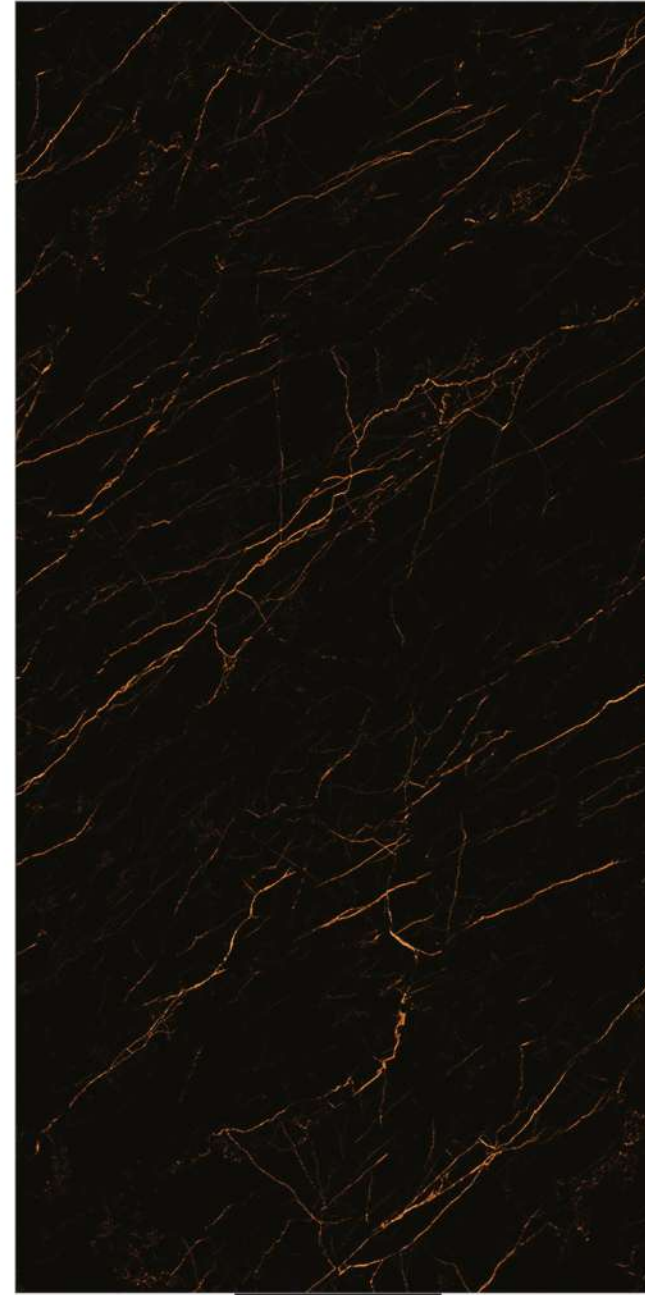

## AMAZONITE

80X160CM | 32X64INCH

FORMATS AVAILABLE

120X180CM  
48X72INCH

80X160CM  
32X64INCH

60X120CM  
24X48INCH