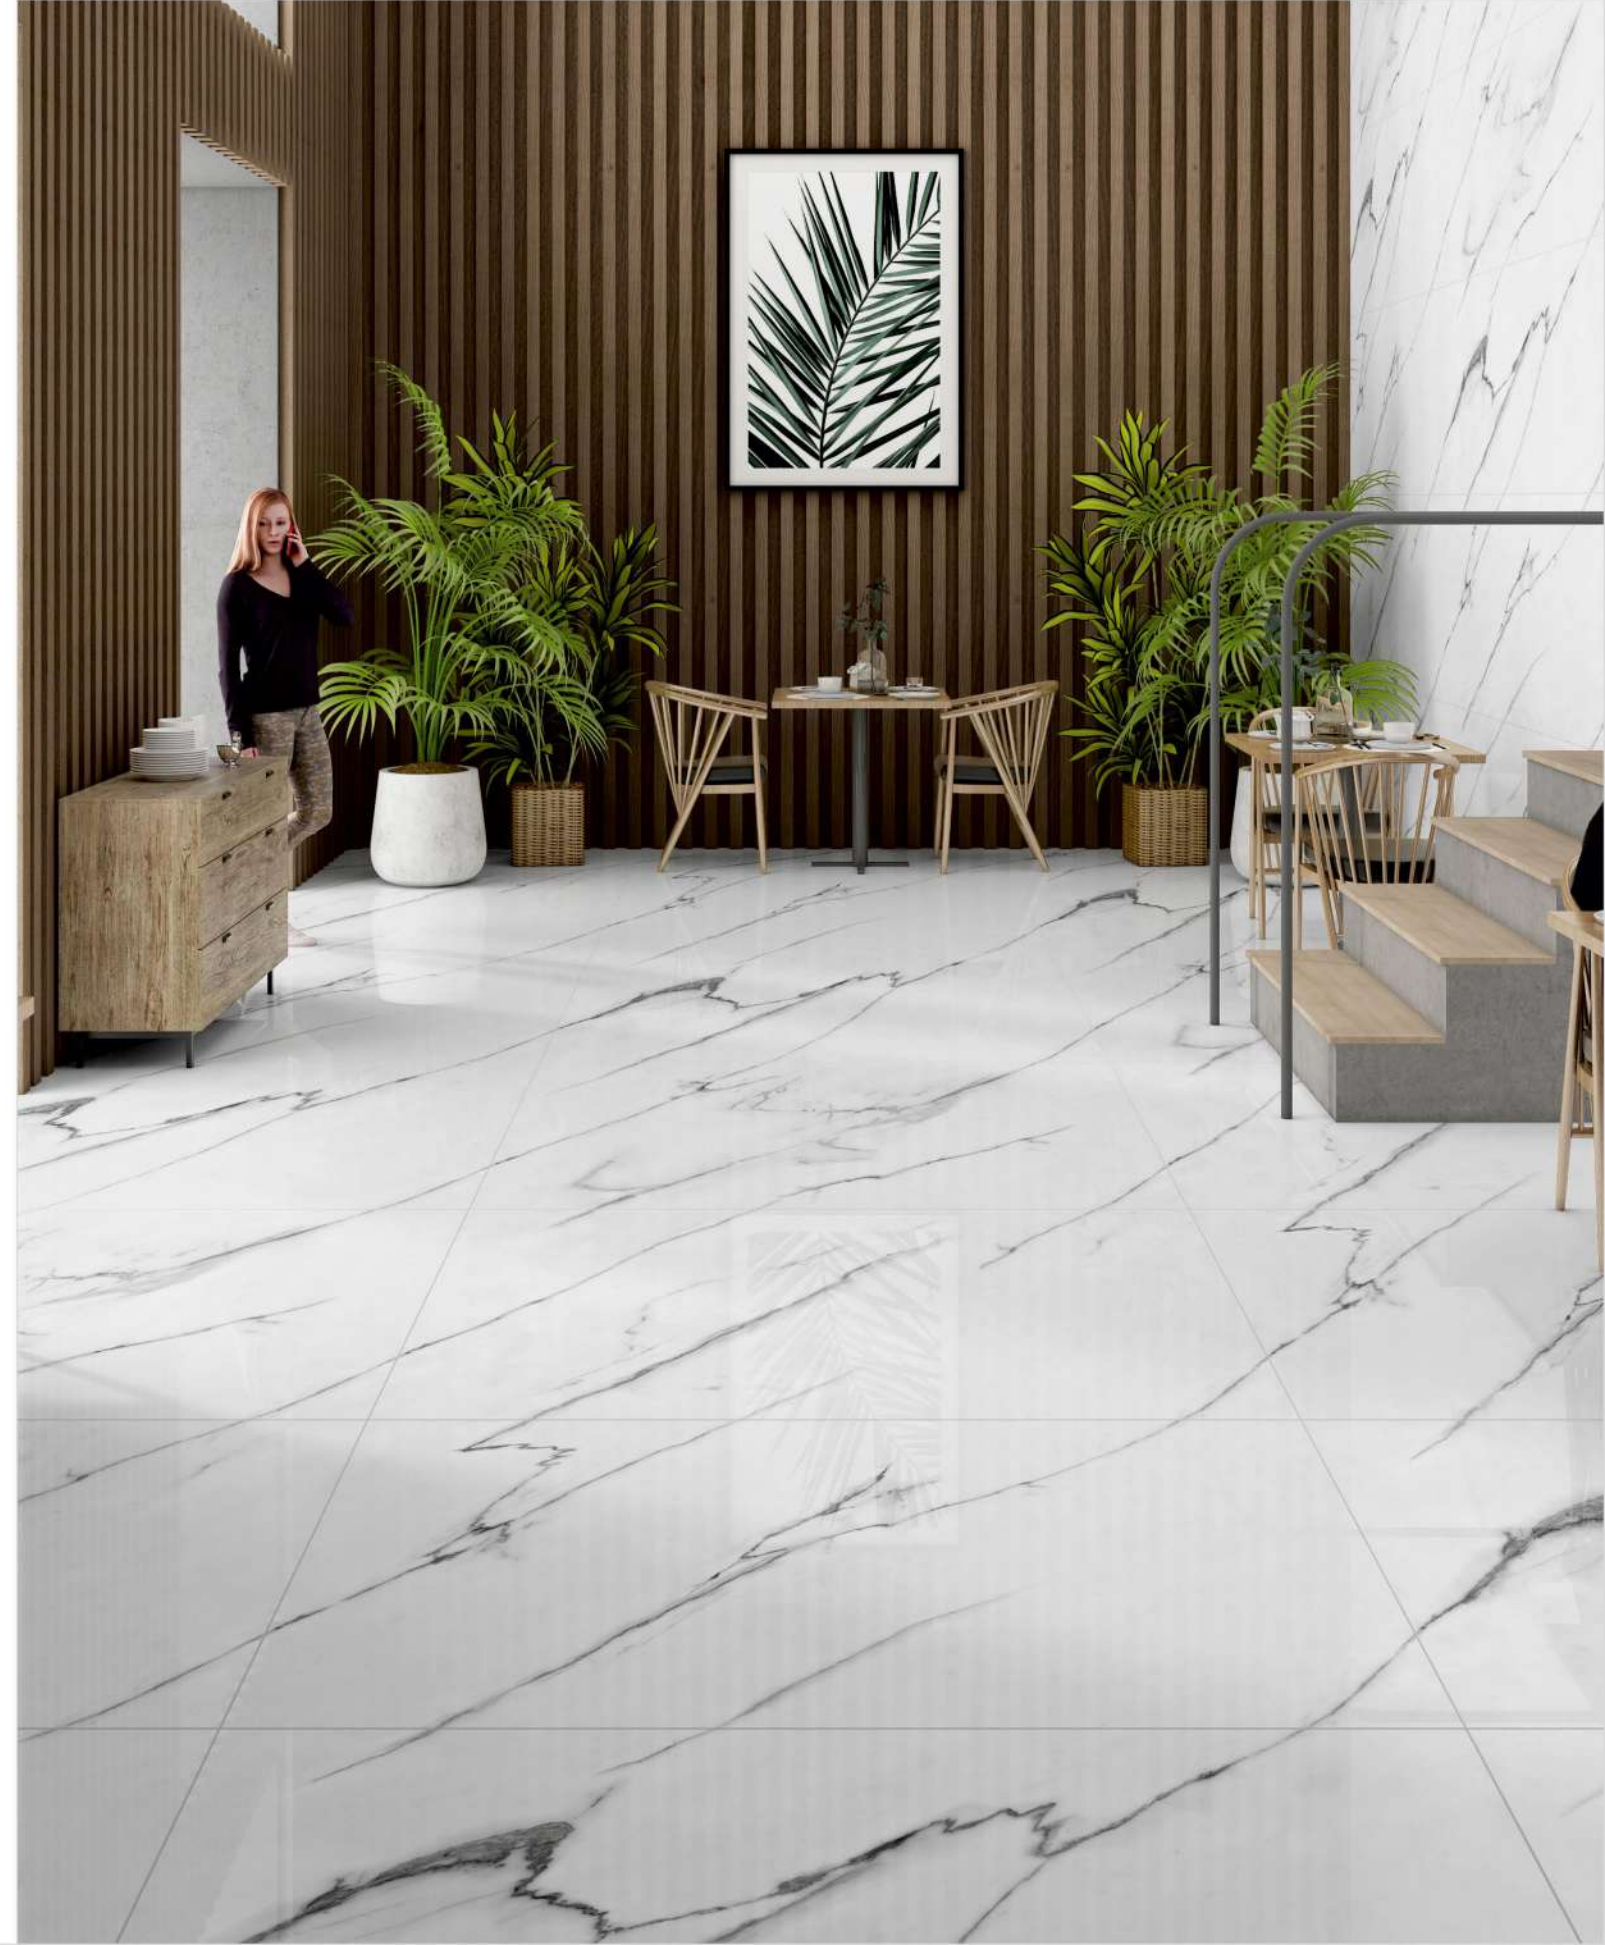

FORMATS AVAILABLE