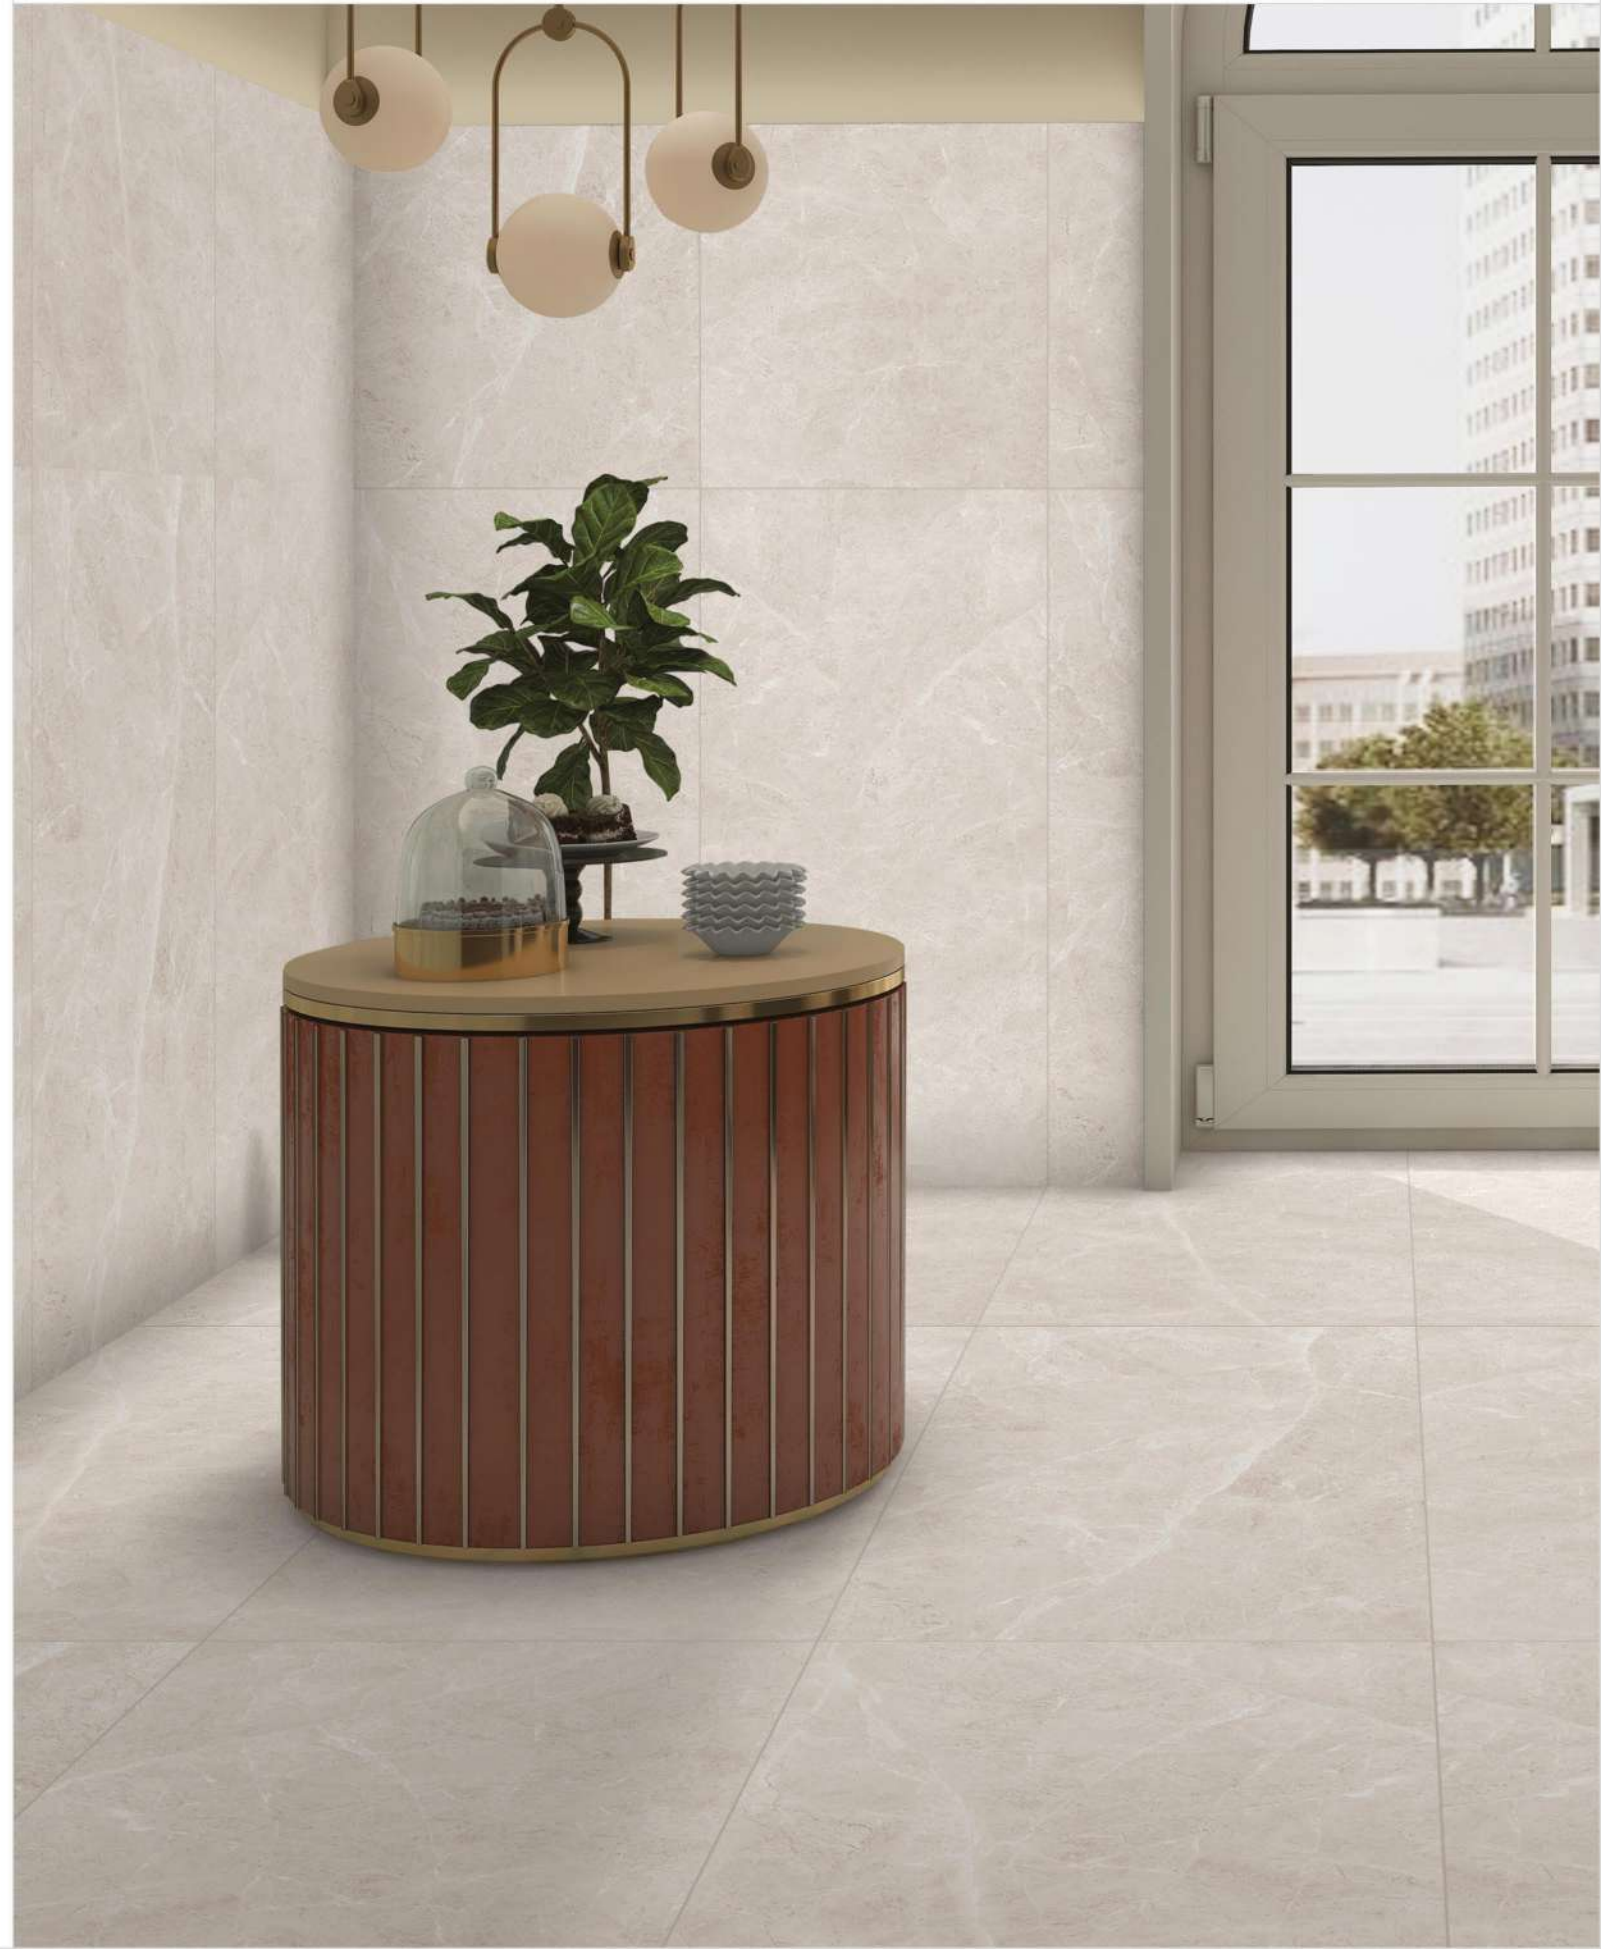

# Glazed Porcelain Tiles

FINISH  
**GLOSSY  
CARVING**

Scratch  
Resistant

Stain  
Resistant

Germ Free  
Hygiene

**OLIVE ABALONE**  
80X160CM | 32X64INCH

**FORMATS AVAILABLE**

120X180CM  
48X72INCH

80X160CM  
32X64INCH

60X120CM  
24X48INCH