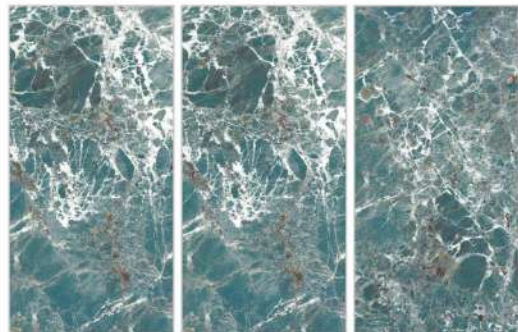

Glazed Porcelain Tiles

FINISH
HIGHGLOSSY

Scratch
Resistant

Stain
Resistant

Germ Free
Hygiene

AMAZONITE

80X160CM | 32X64INCH

FORMATS AVAILABLE

120X180CM
48X72INCH

80X160CM
32X64INCH

60X120CM
24X48INCH

Glazed Porcelain Tiles

FINISH
HIGHGLOSSY

Scratch
Resistant

Stain
Resistant

Germ Free
Hygiene

CALIFORNIA GOLDEN

80X160CM | 32X64INCH

FORMATS AVAILABLE

120X180CM
48X72INCH

80X160CM
32X64INCH

60X120CM
24X48INCH