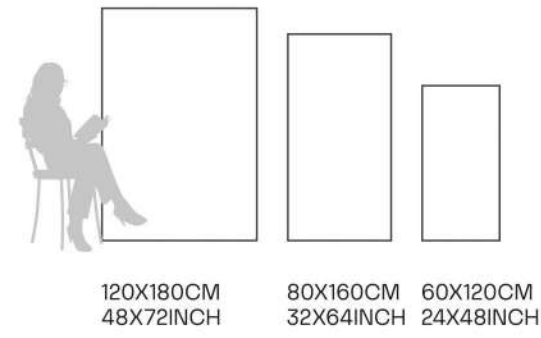

FORMATS AVAILABLE