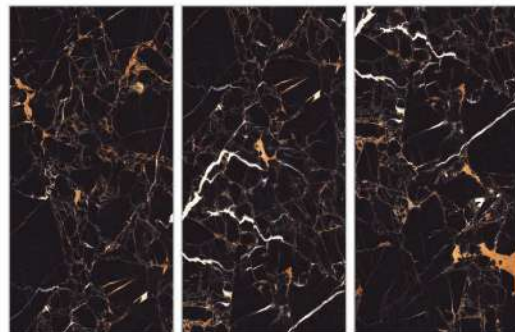

80X160CM  
32X64INCH

60X120CM  
24X48INCH

Glazed  
**Porcelain  
Tiles**

FINISH  
**HIGHGLOSSY**

Scratch  
Resistant

Stain  
Resistant

Germ Free  
Hygiene

**PORTROW BLACK**  
80X160CM | 32X64INCH