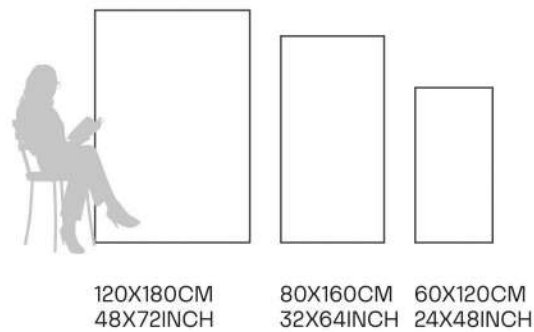

80X160CM  
32X64INCH

60X120CM  
24X48INCH

# Glazed Porcelain Tiles

FINISH  
**GLOSSY  
PEARL**

Scratch  
Resistant

Stain  
Resistant

Germ Free  
Hygiene

**ALPS SILVER**  
80X160CM | 32X64INCH

**FORMATS AVAILABLE**

120X180CM  
48X72INCH