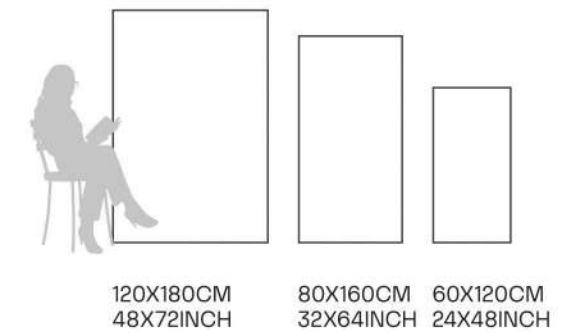

80X160CM  
32X64INCH

60X120CM  
24X48INCH

# Glazed Porcelain Tiles

FINISH  
**GLOSSY  
PEARL**

Scratch  
Resistant

Stain  
Resistant

Germ Free  
Hygiene

**ANTISKY ONYX**  
80X160CM | 32X64INCH

**FORMATS AVAILABLE**

120X180CM  
48X72INCH