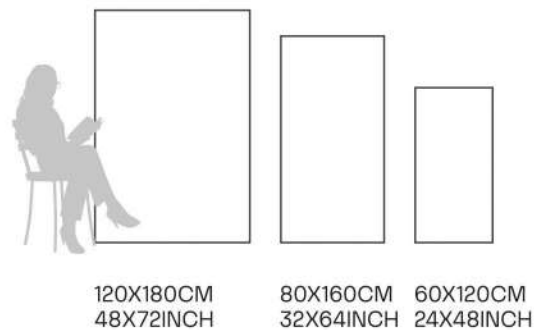

80X160CM  
32X64INCH

60X120CM  
24X48INCH

# Glazed Porcelain Tiles

FINISH  
**GLOSSY  
PEARL**

Scratch  
Resistant

Stain  
Resistant

Germ Free  
Hygiene

**CARNIVAL ONYX**  
80X160CM | 32X64INCH

**FORMATS AVAILABLE**

120X180CM  
48X72INCH