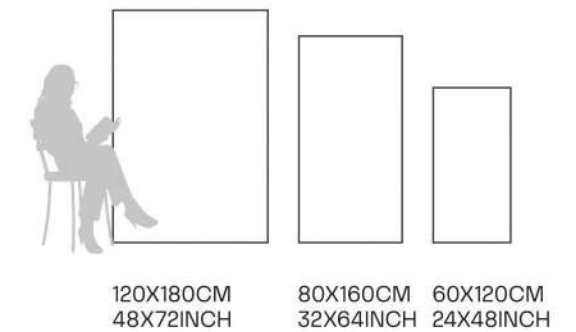

# Glazed Porcelain Tiles

FINISH  
**GLOSSY  
CARVING**

Scratch  
Resistant

Stain  
Resistant

Germ Free  
Hygiene

**LIMAR MELLOW**  
80X160CM | 32X64INCH

**FORMATS AVAILABLE**