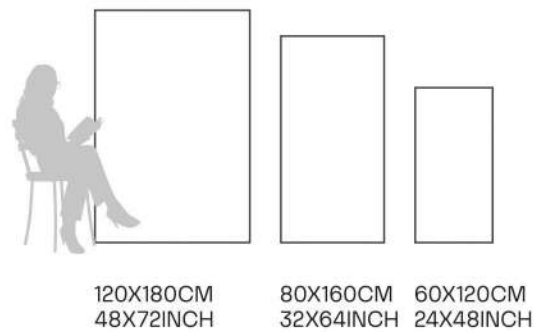

80X160CM  
32X64INCH

60X120CM  
24X48INCH

# Glazed Porcelain Tiles

FINISH  
**GLOSSY  
CARVING**

Scratch  
Resistant

Stain  
Resistant

Germ Free  
Hygiene

**LIMESTONE LIGHT GREY**  
80X160CM | 32X64INCH

**FORMATS AVAILABLE**

# Glazed Porcelain Tiles

FINISH  
**GLOSSY  
CARVING**

Scratch  
Resistant

Stain  
Resistant

Germ Free  
Hygiene

**LIMAR MELLOW**  
80X160CM | 32X64INCH

**FORMATS AVAILABLE**