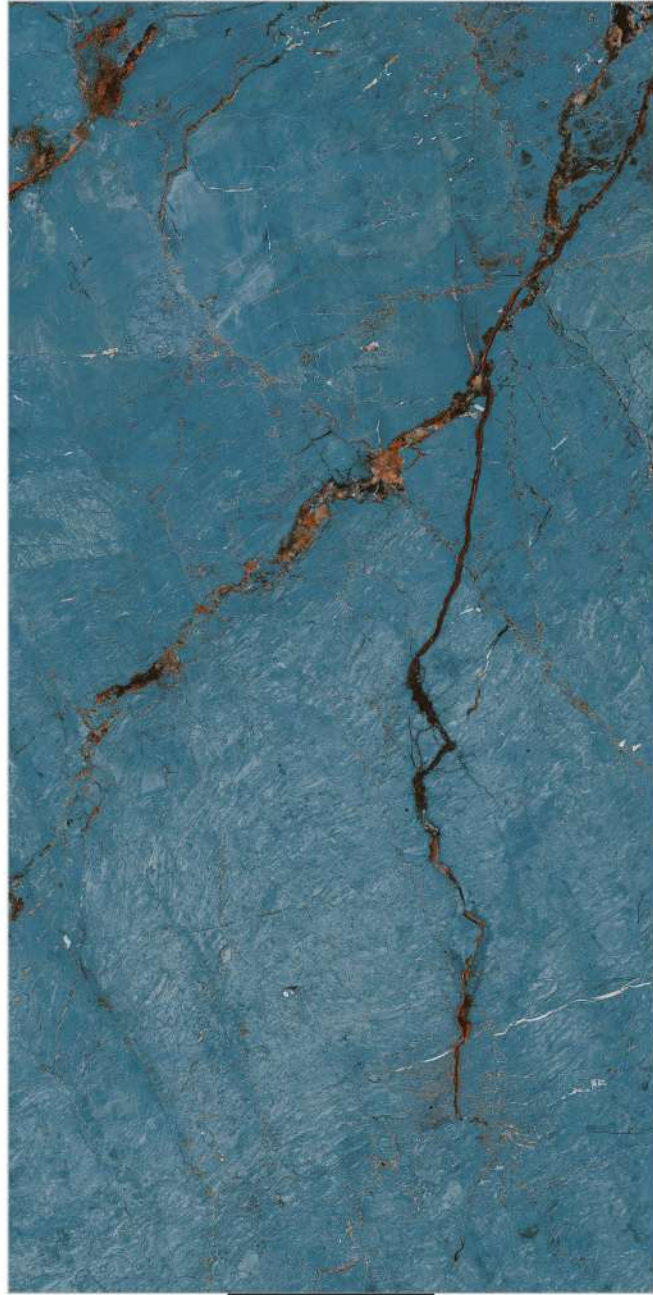

Germ Free  
Hygiene

**PORTROW DECOR**  
80X160CM | 32X64INCH

**FORMATS AVAILABLE**

120X180CM  
48X72INCH

80X160CM  
32X64INCH

60X120CM  
24X48INCH

Preview Of :  
PORTROW BLACK