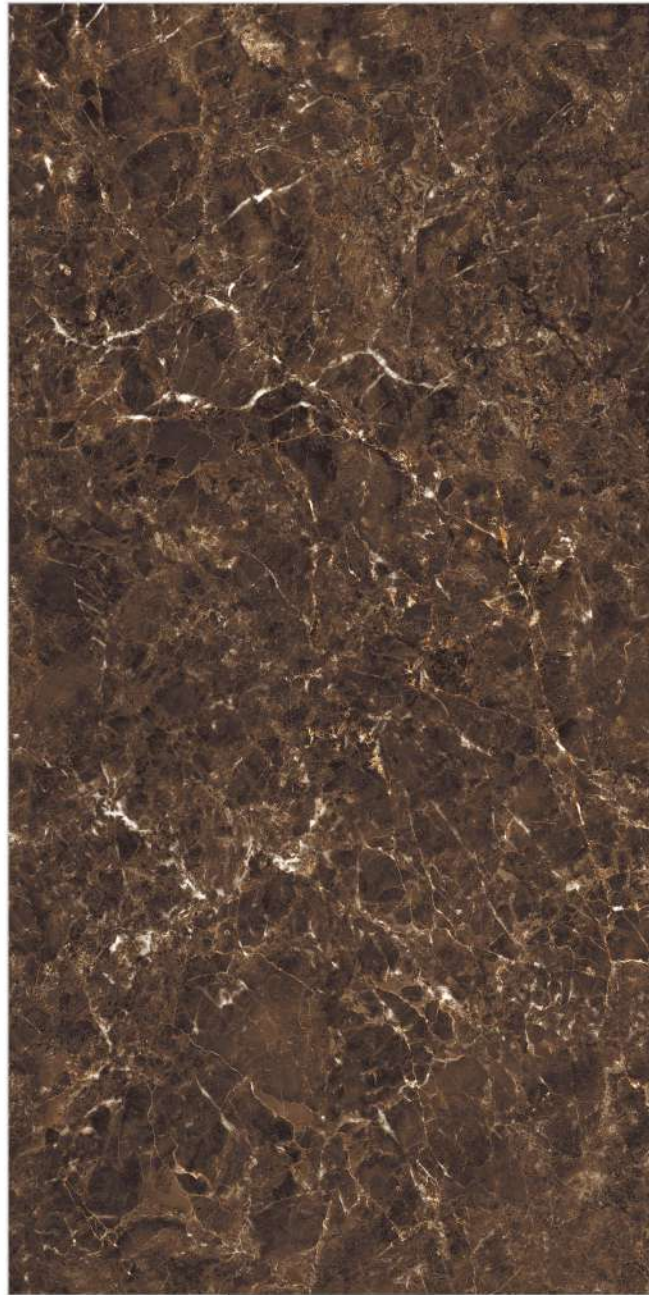

## CALIFORNIA GOLDEN

80X160CM | 32X64INCH

FORMATS AVAILABLE

120X180CM  
48X72INCH

80X160CM  
32X64INCH

60X120CM  
24X48INCH