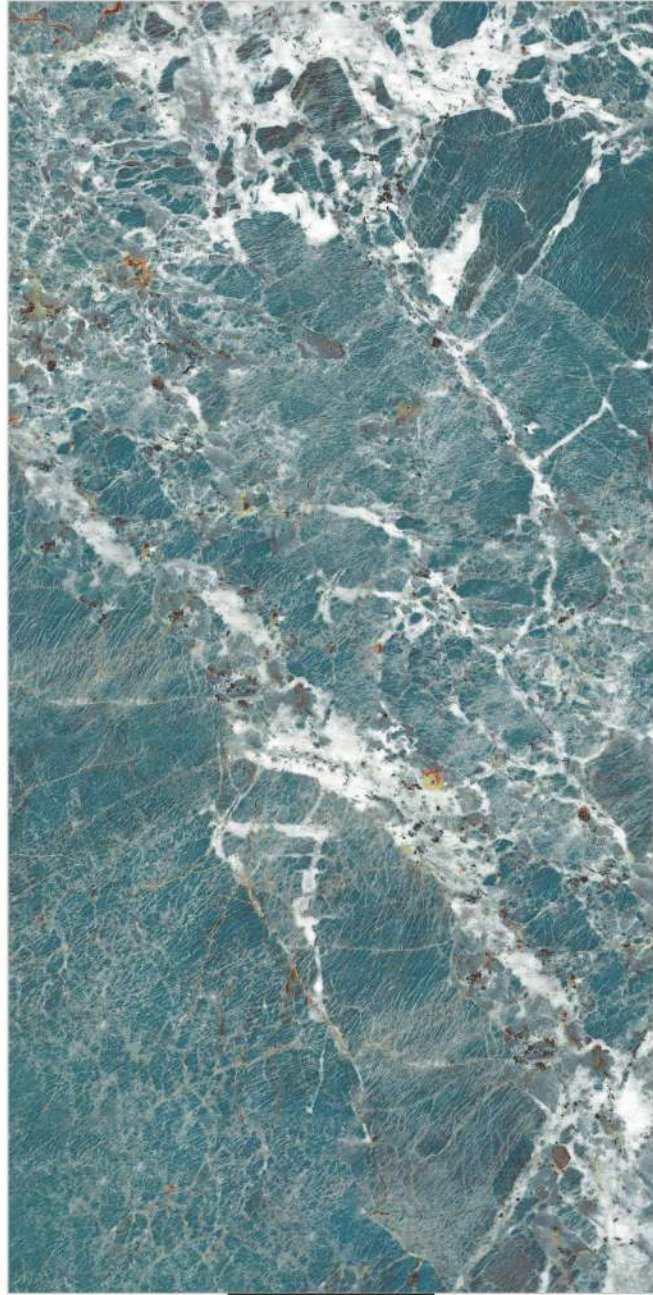

Glazed Porcelain Tiles

FINISH
HIGHGLOSSY

Scratch
Resistant

Stain
Resistant

Germ Free
Hygiene

AMAZONITE

80X160CM | 32X64INCH