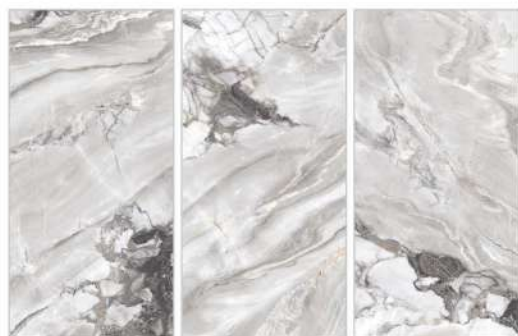

# Glazed Porcelain Tiles

FINISH  
**GLOSSY  
PEARL**

Scratch  
Resistant

Stain  
Resistant

Germ Free  
Hygiene

**ALPS SILVER**  
80X160CM | 32X64INCH

**FORMATS AVAILABLE**

120X180CM  
48X72INCH