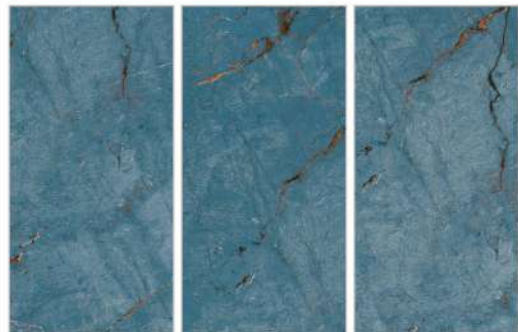

## Glazed Porcelain Tiles

FINISH  
**HIGHGLOSSY**

Scratch  
Resistant

Stain  
Resistant

Germ Free  
Hygiene

**ROSSO TEAL**  
80X160CM | 32X64INCH

**FORMATS AVAILABLE**

120X180CM  
48X72INCH