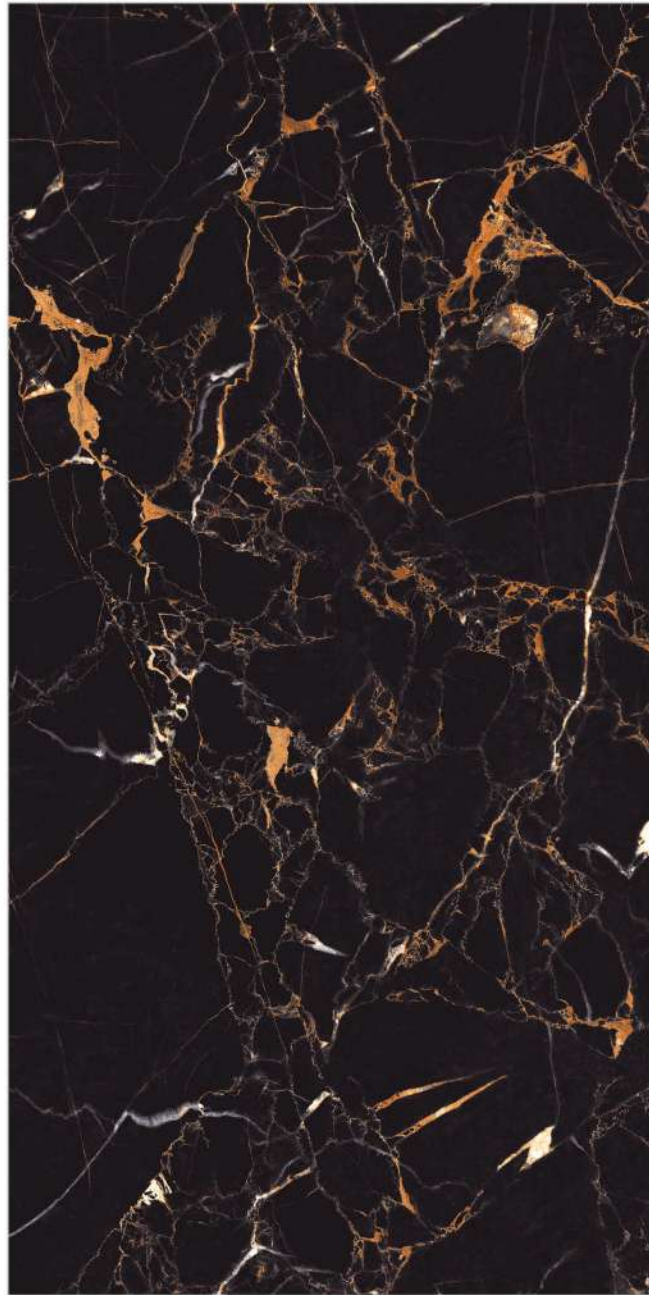

Glazed
**Porcelain
Tiles**

FINISH
HIGHGLOSSY

Scratch
Resistant

Stain
Resistant

Germ Free
Hygiene