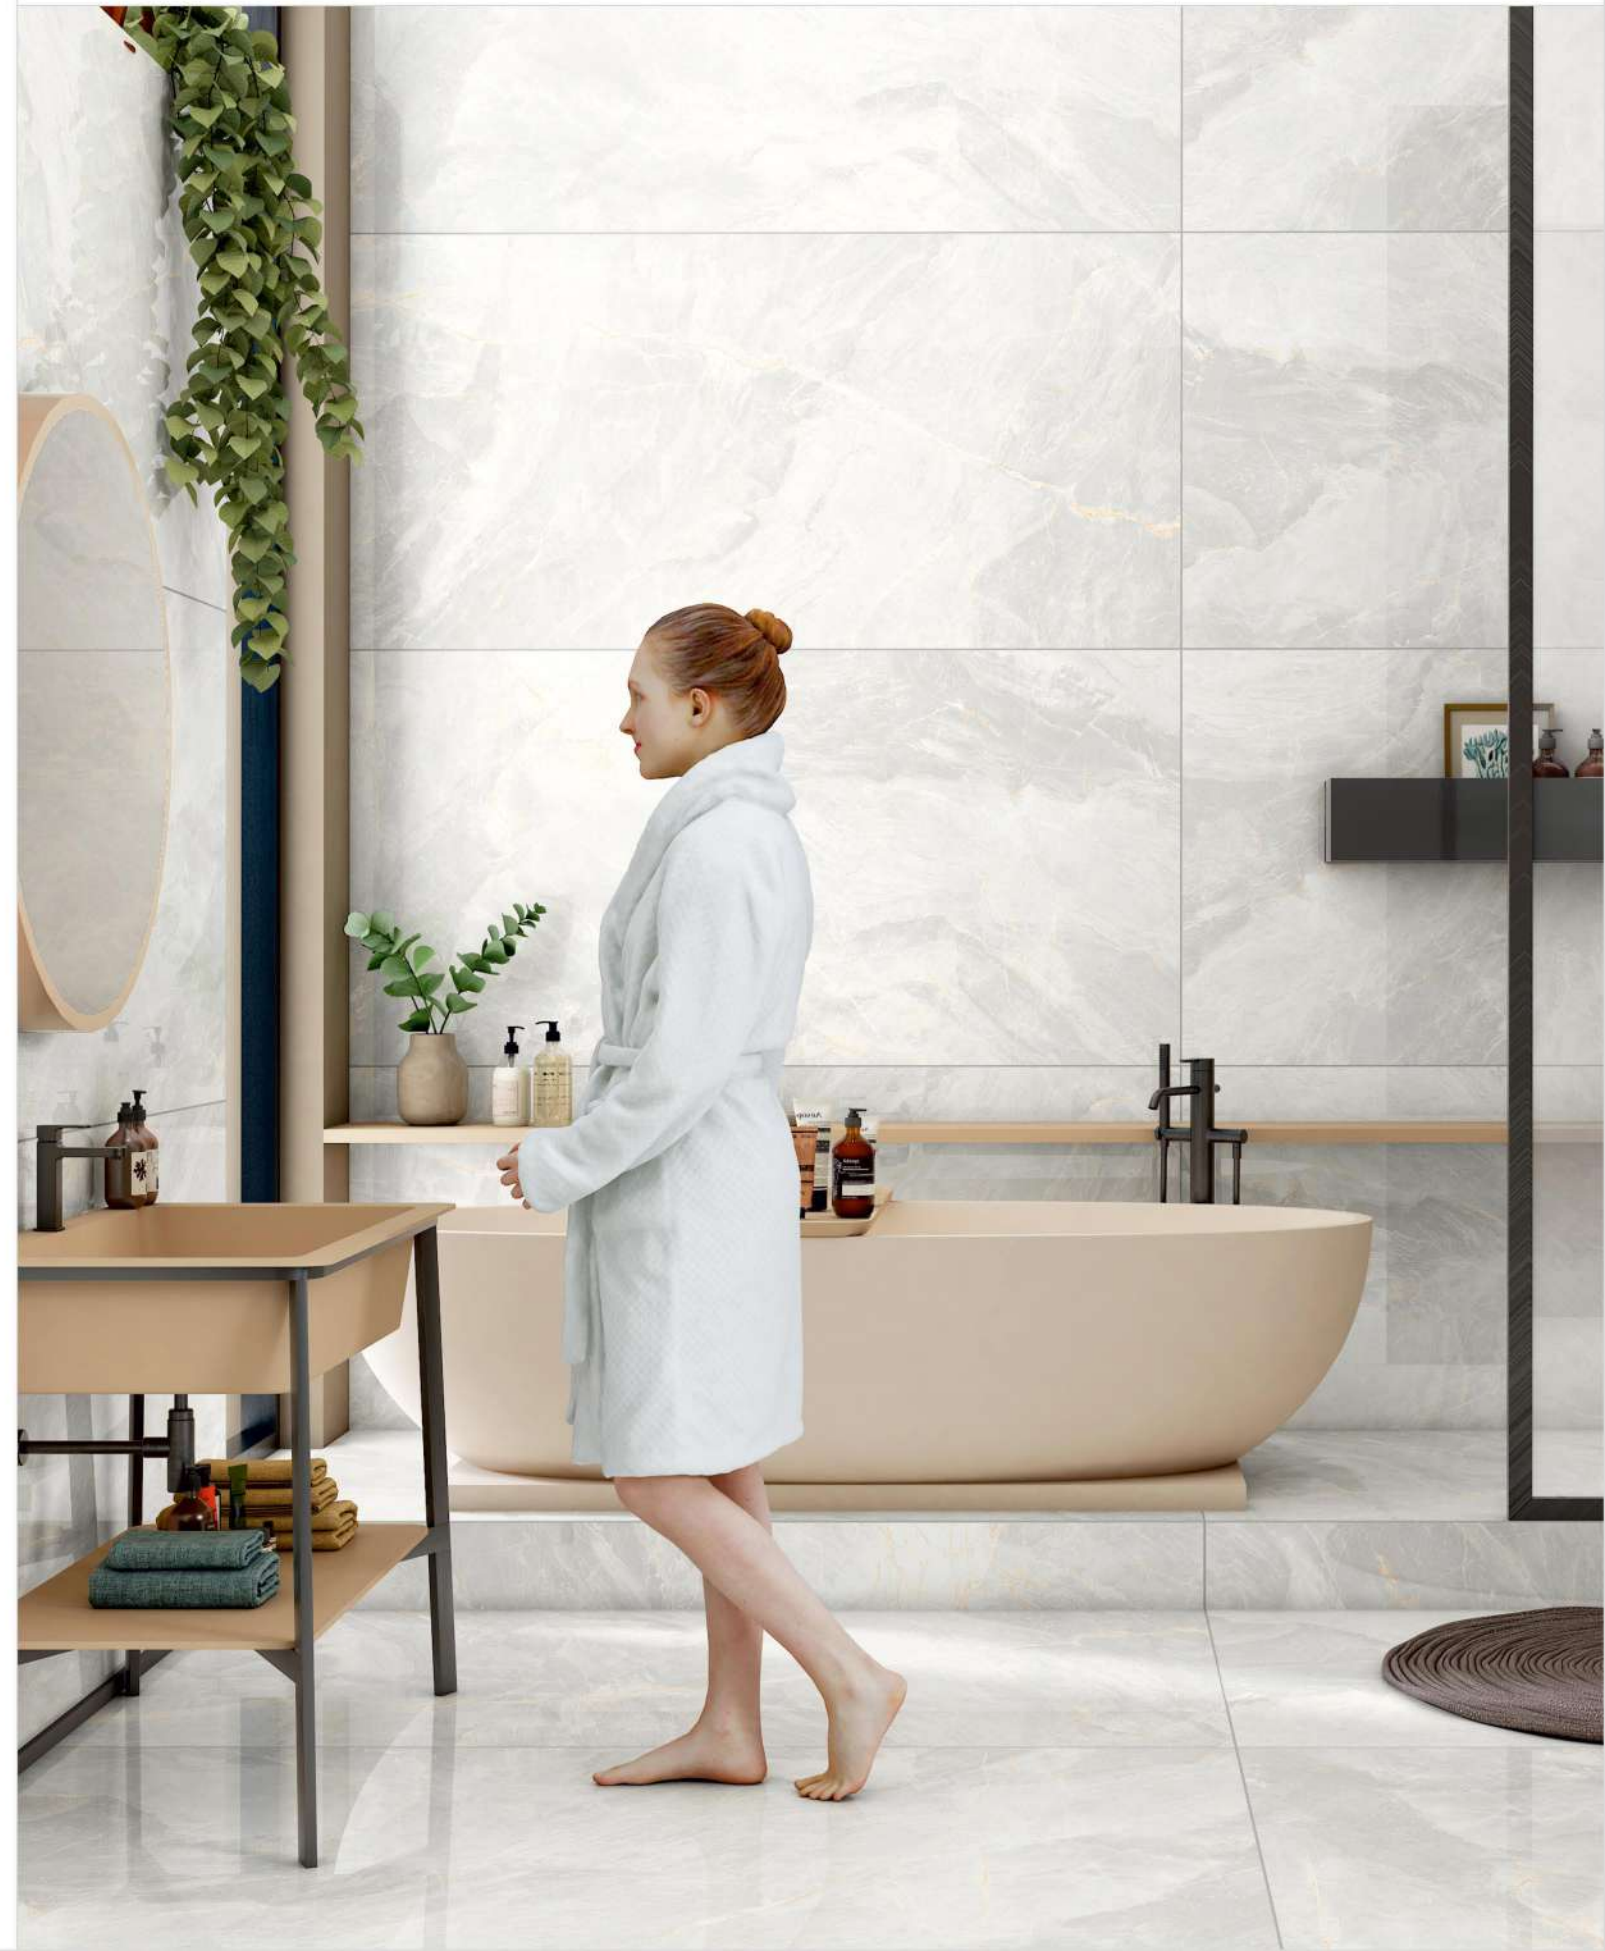

80X160CM  
32X64INCH

60X120CM  
24X48INCH

# Glazed Porcelain Tiles

FINISH  
**GLOSSY  
CARVING**

Scratch  
Resistant

Stain  
Resistant

Germ Free  
Hygiene

**MERQURY WHITE**  
80X160CM | 32X64INCH

**FORMATS AVAILABLE**

120X180CM  
48X72INCH