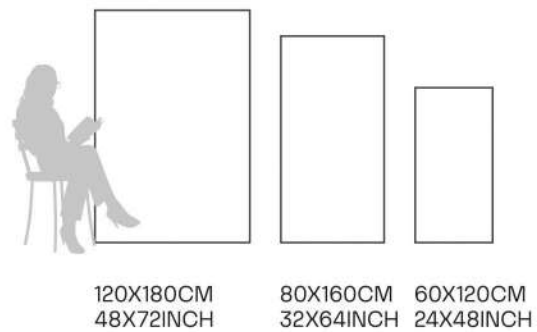

## Glazed Porcelain Tiles

FINISH  
**GLOSSY**  
**PEARL**

Scratch  
Resistant

Stain  
Resistant

Germ Free  
Hygiene

**ALAN SIENNA**  
80X160CM | 32X64INCH

**FORMATS AVAILABLE**