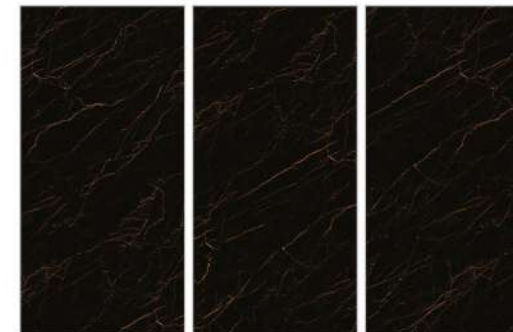

## CALIFORNIA GOLDEN

80X160CM | 32X64INCH

FORMATS AVAILABLE

120X180CM  
48X72INCH

80X160CM  
32X64INCH

60X120CM  
24X48INCH